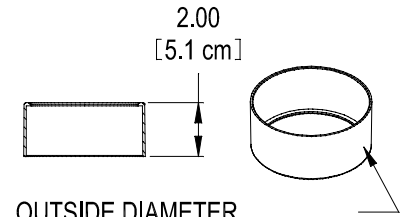

RETAINING CLIPS  
PREVENT FILTER  
FROM FLOATING

PL-525 -625 FILTER HOUSING  
PART NO. - 30142-525  
MATERIAL -  
HOUSING - POLYPROPYLENE  
OUTLET BUSHING - PVC  
6.5" BALL - HDPE

OUTSIDE DIAMETER  
ACCEPTS 4" SCHD 40 SOCKET

OPTIONAL BUSHING  
(FOR 4" THIN WALL PIPE)  
PART NO. 30142-R  
OR  
(FOR 110 MM. PIPE)  
PART NO. 30142-EUR