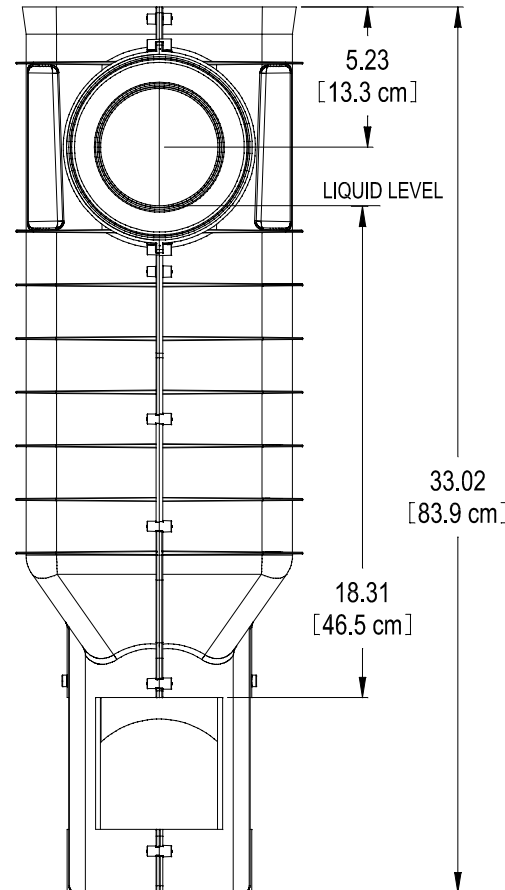

RETAINING CLIPS  
PREVENT FILTER  
FROM FLOATING

PL-525 -625 FILTER HOUSING  
PART NO. - 30142-525  
MATERIAL -  
HOUSING - POLYPROPYLENE  
OUTLET BUSHING - PVC  
6.5" BALL - HDPE

OUTSIDE DIAMETER  
ACCEPTS 4" SCHD 40 SOCKET

OPTIONAL BUSHING  
(FOR 4" THIN WALL PIPE)  
PART NO. 30142-R  
OR  
(FOR 110 MM. PIPE)  
PART NO. 30142-EUR