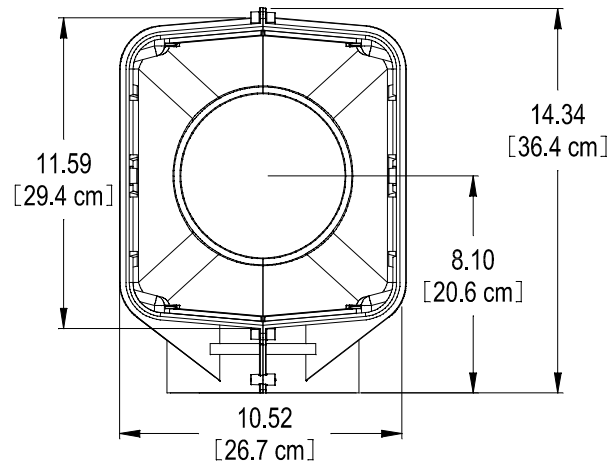

RETAINING CLIPS  
PREVENT FILTER  
FROM FLOATING

PL-525 -625 FILTER HOUSING  
PART NO. - 30142-525  
MATERIAL -  
HOUSING - POLYPROPYLENE  
OUTLET BUSHING - PVC  
6.5" BALL - HDPE

OUTSIDE DIAMETER  
ACCEPTS 4" SCHD 40 SOCKET

OPTIONAL BUSHING  
(FOR 4" THIN WALL PIPE)  
PART NO. 30142-R  
OR  
(FOR 110 MM. PIPE)  
PART NO. 30142-EUR